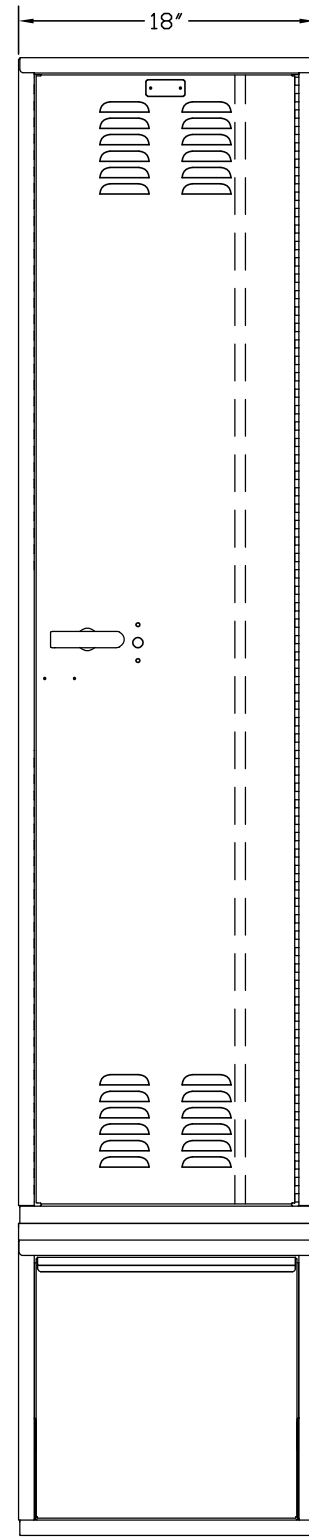

AMP "TASKFORCE XP" SINGLE TIER DOUBLE DOORS LOCKER (PRODUCT No. HERL842-1SL-G)
 AMP "TASKFORCE XP" SBASE DRAWER LOCKER (PRODUCT No. HERL183618BD-SL-G) (OPTIONAL)

SIDE VIEW

FRONT VIEW

FRONT VIEW (DOOR REMOVED)

AMP TASKFORCE ALL-WELDED LOCKER SPECIFICATION

COMPONENT	GAUGE	MATERIAL	REMARKS
DOORS	14	C.R.S, GALVANNEALED	3" LOUVERED
DOOR STIFFENER	18	C.R.S, GALVANNEALED	FULL HEIGHT
FRAMES	16	C.R.S, GALVANNEALED	SOLID - TWIN-FRAME
TOPS	16	C.R.S, GALVANNEALED	SOLID
BOTTOMS	16	C.R.S, GALVANNEALED	SOLID
SHELVES	16	C.R.S, GALVANNEALED	SOLID
SIDES	16	C.R.S, GALVANNEALED	SOLID
BACKS	18	C.R.S, GALVANNEALED	SOLID
SECURITY BOX DOOR	14	C.R.S, GALVANNEALED	PLAIN WITH KEYED LOCK
HANDLES		COLD ROLLED STEEL	3-POINT TURN HANDLE
HINGE	16	COLD ROLLED STEEL	CONTINUOUS PIANO TYPE
COAT ROD		STAINLESS STEEL	
SEAT		LAMINATED HARDWOOD	1" THICK