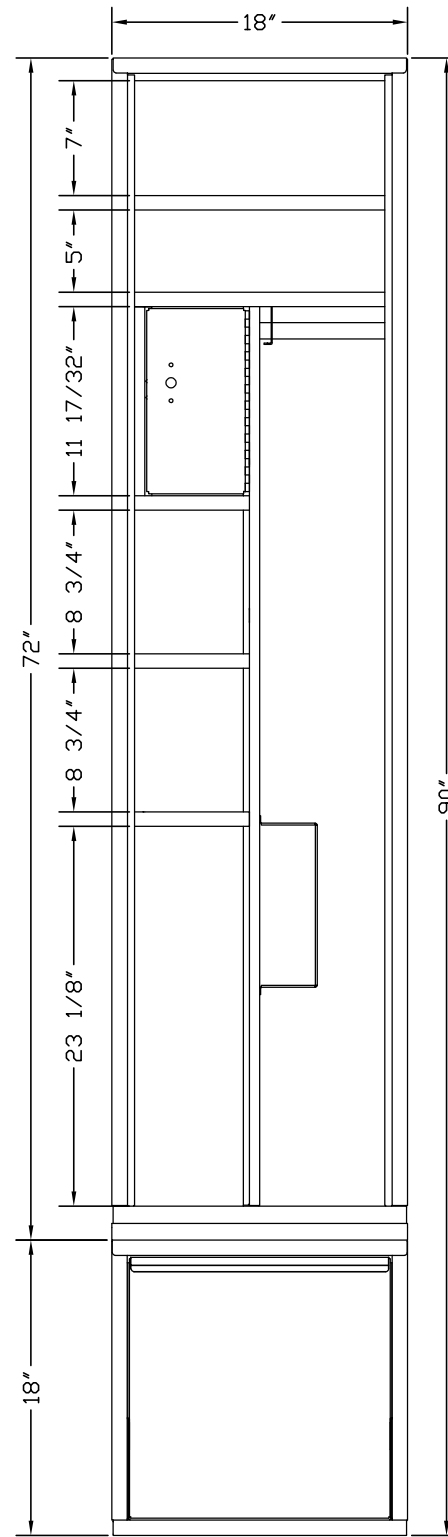

AMP "TASKFORCE XP" SINGLE TIER DOUBLE DOORS LOCKER (PRODUCT No. HERL842-1SL-G)
 AMP "TASKFORCE XP" SBASE DRAWER LOCKER (PRODUCT No. HERL183618BD-SL-G) (OPTIONAL)

SIDE VIEW

FRONT VIEW

FRONT VIEW (DOOR REMOVED)

AMP TASKFORCE ALL-WELDED LOCKER SPECIFICATION

COMPONENT	GAUGE	MATERIAL	REMARKS
DOORS	14	C.R.S, GALVANNEALED	3" LOUVERED
DOOR STIFFENER	18	C.R.S, GALVANNEALED	FULL HEIGHT
FRAMES	16	C.R.S, GALVANNEALED	SOLID - TWIN-FRAME
TOPS	16	C.R.S, GALVANNEALED	SOLID
BOTTOMS	16	C.R.S, GALVANNEALED	SOLID
SHELVES	16	C.R.S, GALVANNEALED	SOLID
SIDES	16	C.R.S, GALVANNEALED	SOLID
BACKS	18	C.R.S, GALVANNEALED	SOLID
SECURITY BOX DOOR	14	C.R.S, GALVANNEALED	PLAIN WITH KEYED LOCK
HANDLES		COLD ROLLED STEEL	3-POINT TURN HANDLE
HINGE	16	COLD ROLLED STEEL	CONTINUOUS PIANO TYPE
COAT ROD		STAINLESS STEEL	
SEAT		LAMINATED HARDWOOD	1" THICK