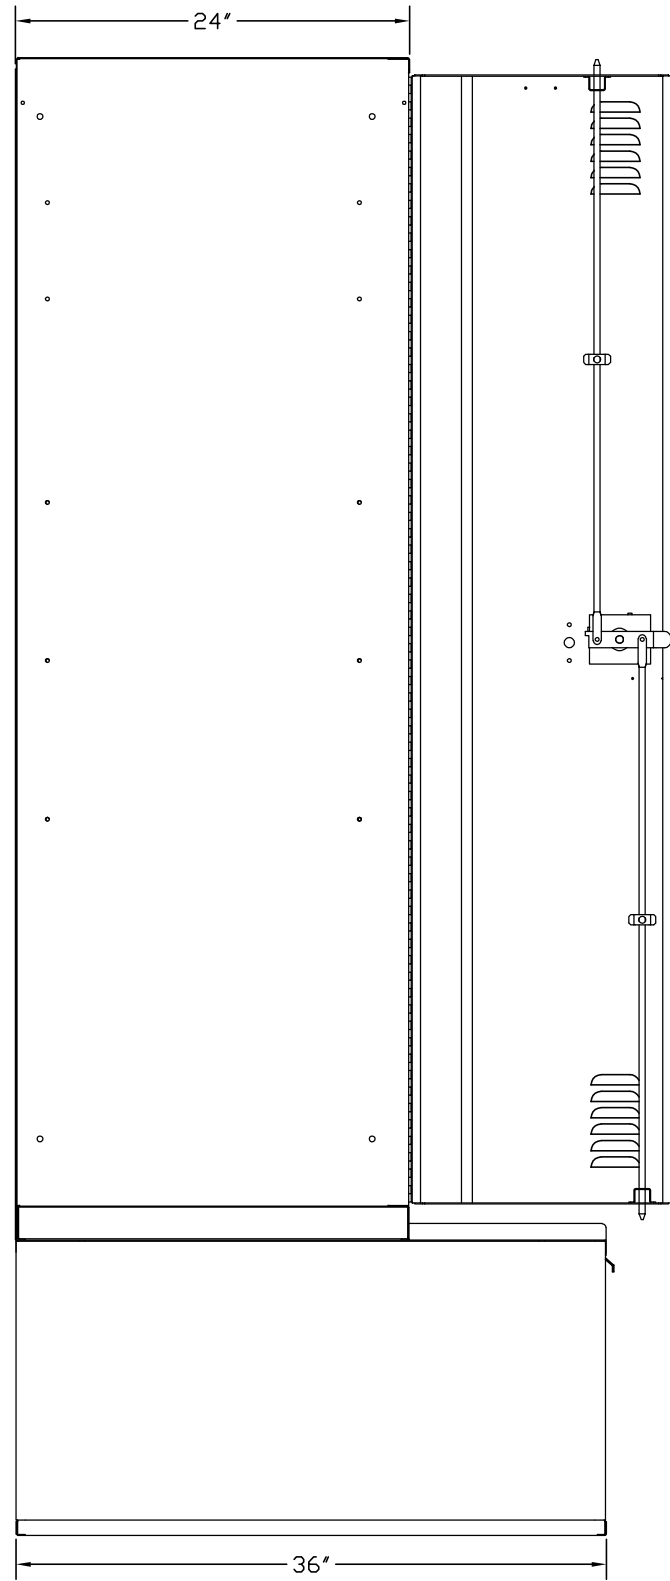

AMP "TASKFORCE XP" SINGLE TIER DOUBLE DOORS LOCKER (PRODUCT No. HERL842-1SL-G)
 AMP "TASKFORCE XP" SBASE DRAWER LOCKER (PRODUCT No. HERL183618BD-SL-G) (OPTIONAL)

SIDE VIEW

FRONT VIEW

FRONT VIEW (DOOR REMOVED)

AMP TASKFORCE ALL-WELDED LOCKER SPECIFICATION

COMPONENT	GAUGE	MATERIAL	REMARKS
DOORS	14	C.R.S, GALVANNEALED	3" LOUVERED
DOOR STIFFENER	18	C.R.S, GALVANNEALED	FULL HEIGHT
FRAMES	16	C.R.S, GALVANNEALED	SOLID - TWIN-FRAME
TOPS	16	C.R.S, GALVANNEALED	SOLID
BOTTOMS	16	C.R.S, GALVANNEALED	SOLID
SHELVES	16	C.R.S, GALVANNEALED	SOLID
SIDES	16	C.R.S, GALVANNEALED	SOLID
BACKS	18	C.R.S, GALVANNEALED	SOLID
SECURITY BOX DOOR	14	C.R.S, GALVANNEALED	PLAIN WITH KEYED LOCK
HANDLES		COLD ROLLED STEEL	3-POINT TURN HANDLE
HINGE	16	COLD ROLLED STEEL	CONTINUOUS PIANO TYPE
COAT ROD		STAINLESS STEEL	
SEAT		LAMINATED HARDWOOD	1" THICK