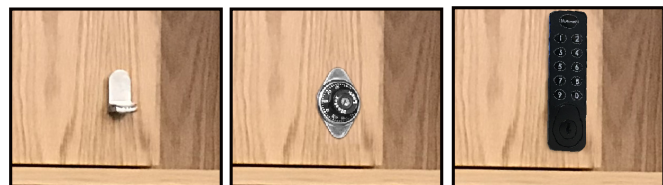

IN STOCK LOCK OPTIONS

Standard Padlock Cam Hasp
Built In Combination Lock Master Lock #1655
DigiTech-H1™ Electronic Lock