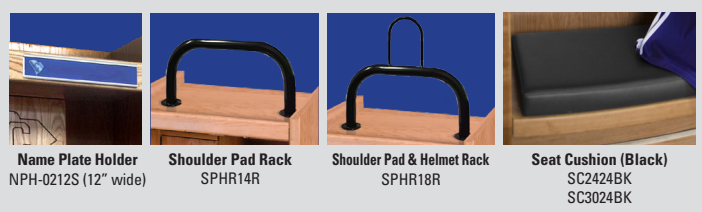

Name Plate Holder NPH-0212S (12" wide)
Shoulder Pad Rack SPHR14R
Shoulder Pad & Helmet Rack SPHR18R
Seat Cushion (Black) SC2424BK SC3024BK